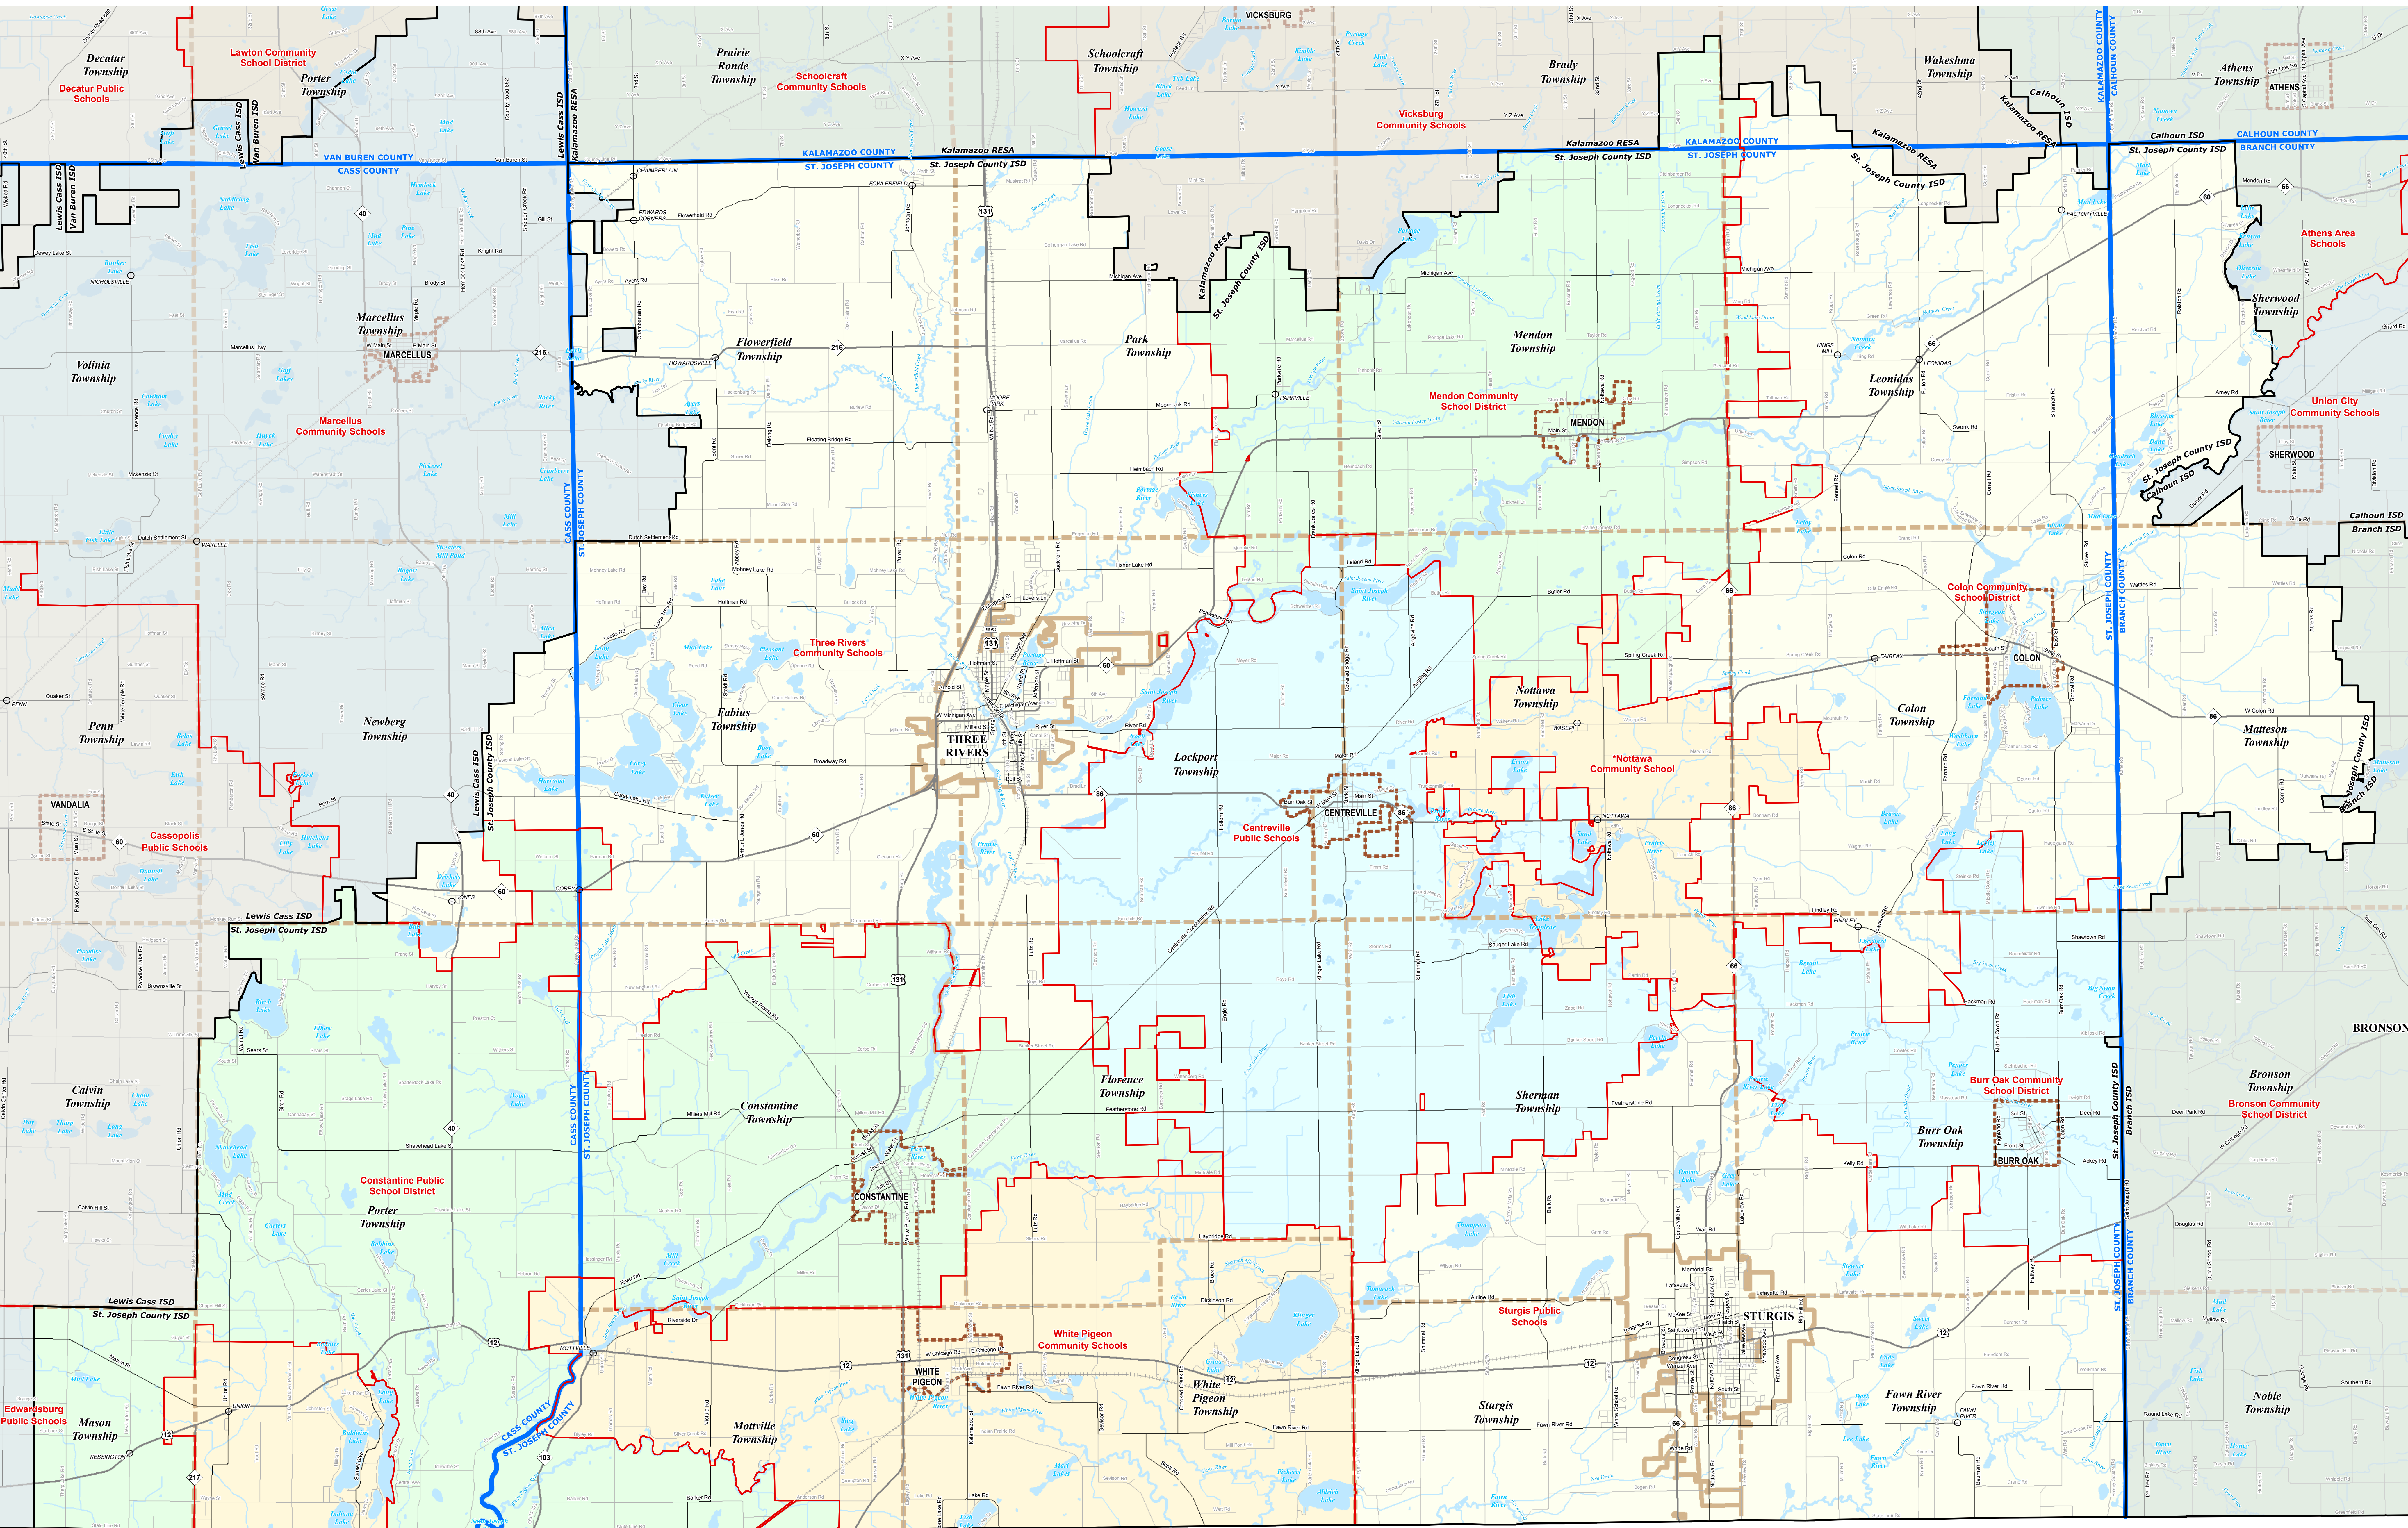

ST. JOSEPH COUNTY ISD

0 2.5 5 Miles

*Note: Non K-12 School Districts identified with Asterisk (*) in Name

11/18/13

Legend

- Intermediate School District
- School District
- City
- Township
- Village
- Census Designated Place
- County
- Freeway
- Highway
- Primary Road
- Local Road
- Railroad
- Unincorporated Place
- Water Feature
- River, Stream, or Drain

Source: Michigan Geographic Framework, v13a